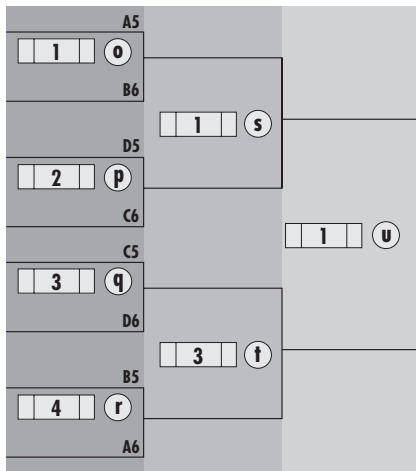

Round 1 8:00am
 Round 2 9:45am
 Round 3 11:30am

Round 2 9:45am
 Round 3 11:30am

Round 3 11:30am

Round 3 11:30am

Consolation C Bracket

Round 1 8:00am
 Round 2 9:45am
 Round 3 11:30am

Round 2 9:45am
 Round 3 11:30am