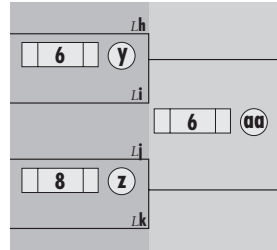

Round 2 9:45am
Round 3 11:30am

Round 3 11:30am

Round 3 11:30am