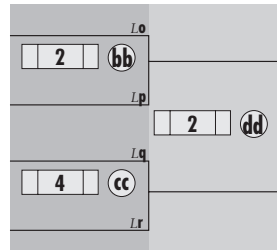

Round 1 8:00am
 Round 2 9:45am
 Round 3 11:30am

Round 2 9:45am
 Round 3 11:30am

Round 3 11:30am

Round 3 11:30am

Consolation C Bracket

Round 1 8:00am
 Round 2 9:45am
 Round 3 11:30am

Round 2 9:45am
 Round 3 11:30am