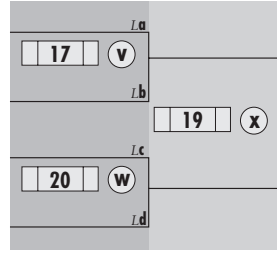

Final Standings Pool B	
1	
2	
3	
4	
5	
6	

Open Pool C											
C1: Colorado				C2: Stanford				C3: Minnesota			
C4: Central Florida				C5: Kansas				C6: California			
R	F#	GAME	SCORE	R	F#	GAME	SCORE	R	F#	GAME	SCORE
1	7	C1-C5	-	1	8	C2-C3	-	1	9	C4-C6	-
2	7	C1-C3	-	2	8	C2-C4	-	2	9	C5-C6	-
3	7	C1-C4	-	3	8	C2-C6	-	3	9	C3-C5	-
4	7	C1-C6	-	4	8	C2-C5	-	4	9	C3-C4	-
5	7	C1-C2	-	5	8	C4-C5	-	5	9	C3-C6	-

Final Standings Pool C	
1	
2	
3	
4	
5	
6	

Open Pool D											
D1: Georgia				D2: UCSB				D3: Pittsburgh			
D4: Brown				D5: Texas aTm				D6: UCSD			
R	F#	GAME	SCORE	R	F#	GAME	SCORE	R	F#	GAME	SCORE
1	10	D1-D5	-	1	11	D2-D3	-	1	12	D4-D6	-
2	10	D1-D3	-	2	11	D2-D4	-	2	12	D5-D6	-
3	10	D1-D4	-	3	11	D2-D6	-	3	12	D3-D5	-
4	10	D1-D6	-	4	11	D2-D5	-	4	12	D3-D4	-
5	10	D1-D2	-	5	11	D4-D5	-	5	12	D3-D6	-

Final Standings Pool D	
1	
2	
3	
4	
5	
6	

Championship Bracket

QUARTERS Round 1 8:30am
SEMIS Round 2 10:45am
FINALS Round 3 1:00pm

Round 2 10:45am
 Round 3 1:00pm

Round 3 1:00pm

Round 3 1:00pm

Consolation B Bracket