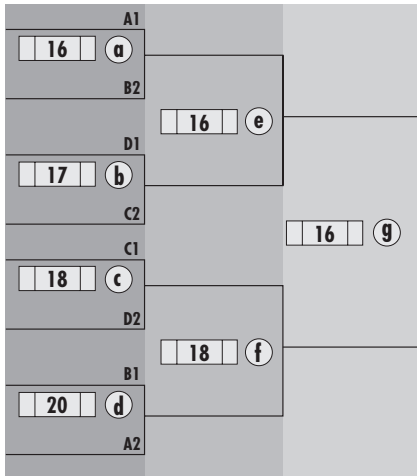

Championship Bracket

QUARTERS Round 1 8:30am
SEMIS Round 2 10:45am
FINALS Round 3 1:00pm