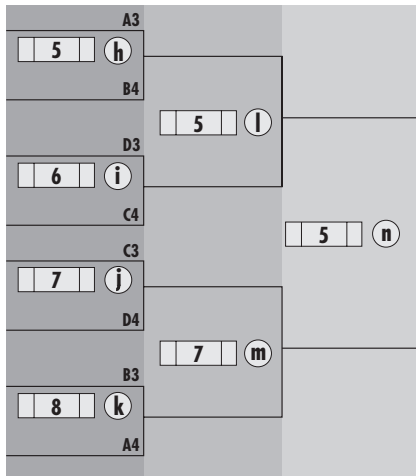

Consolation B Bracket

Round 1 8:00am
Round 2 9:45am
Round 3 11:30am